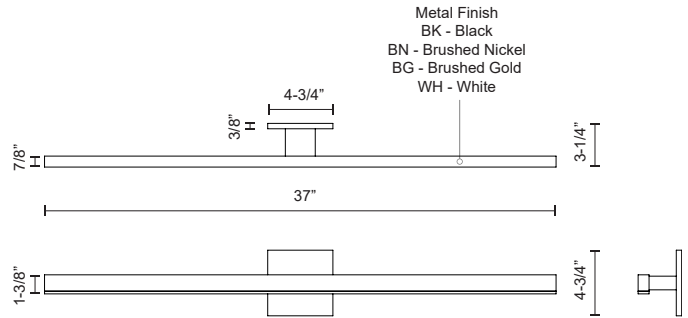

VEGA
VL10337
VANITY

PROJECT

DESCRIPTION

Ultra-sleek and clean lighting is now available with the Vega collection. This slim wall and vanity collection is diverse in its use and will never look dated. It can highlight a wall, bathroom, or bedroom without ever appearing bulky. The LED light is delivered in an even and effective manner. May be mounted both vertically and horizontally.

SPECIFICATION DETAILS

Fixture Dimensions	W37" x H1-3/8" x E3-1/4"
Light Source	AC LED Module
Wattage	26W
Total Lumens	2000lm
Delivered Lumens	BK-835lm; BN-1278lm; WH-1405lm;
Voltage	120V
Color Temperature	3000K
CRI (Ra)	90CRI
Optional Color Temps	2700K - 5000K Available, Minimum Order Quantities Apply
LED Rated Life	50,000 hours
Dimming	100% - 10%, ELV Dimmer (Not Included)
Diffuser Details	White Acrylic Diffuser
ADA Compliant	Yes
Location	Damp
Illumination Direction	Downlight
Mounting Style	All Orientation; Wall;
CEC Title 24 JA8	Yes, JA8-2022
Canopy Dimensions	W4-3/4" x H4-3/4" x E3/8"
Paint Finish	BG01; BK02; BN02; WH02;

* For custom options, consult factory for details.

* For warranty information, please visit www.kuzcolighting.com/warranty

KUZCO

CANADA: 19054 28TH AVENUE - SURREY, BC V3Z 6M3
USA: 3035 E. LONE MOUNTAIN ROAD - LAS VEGAS, NV 89081

WWW.KUZCOLIGHTING.COM

© 2017 KUZCO LIGHTING. ALL RIGHTS RESERVED.

COMMENT